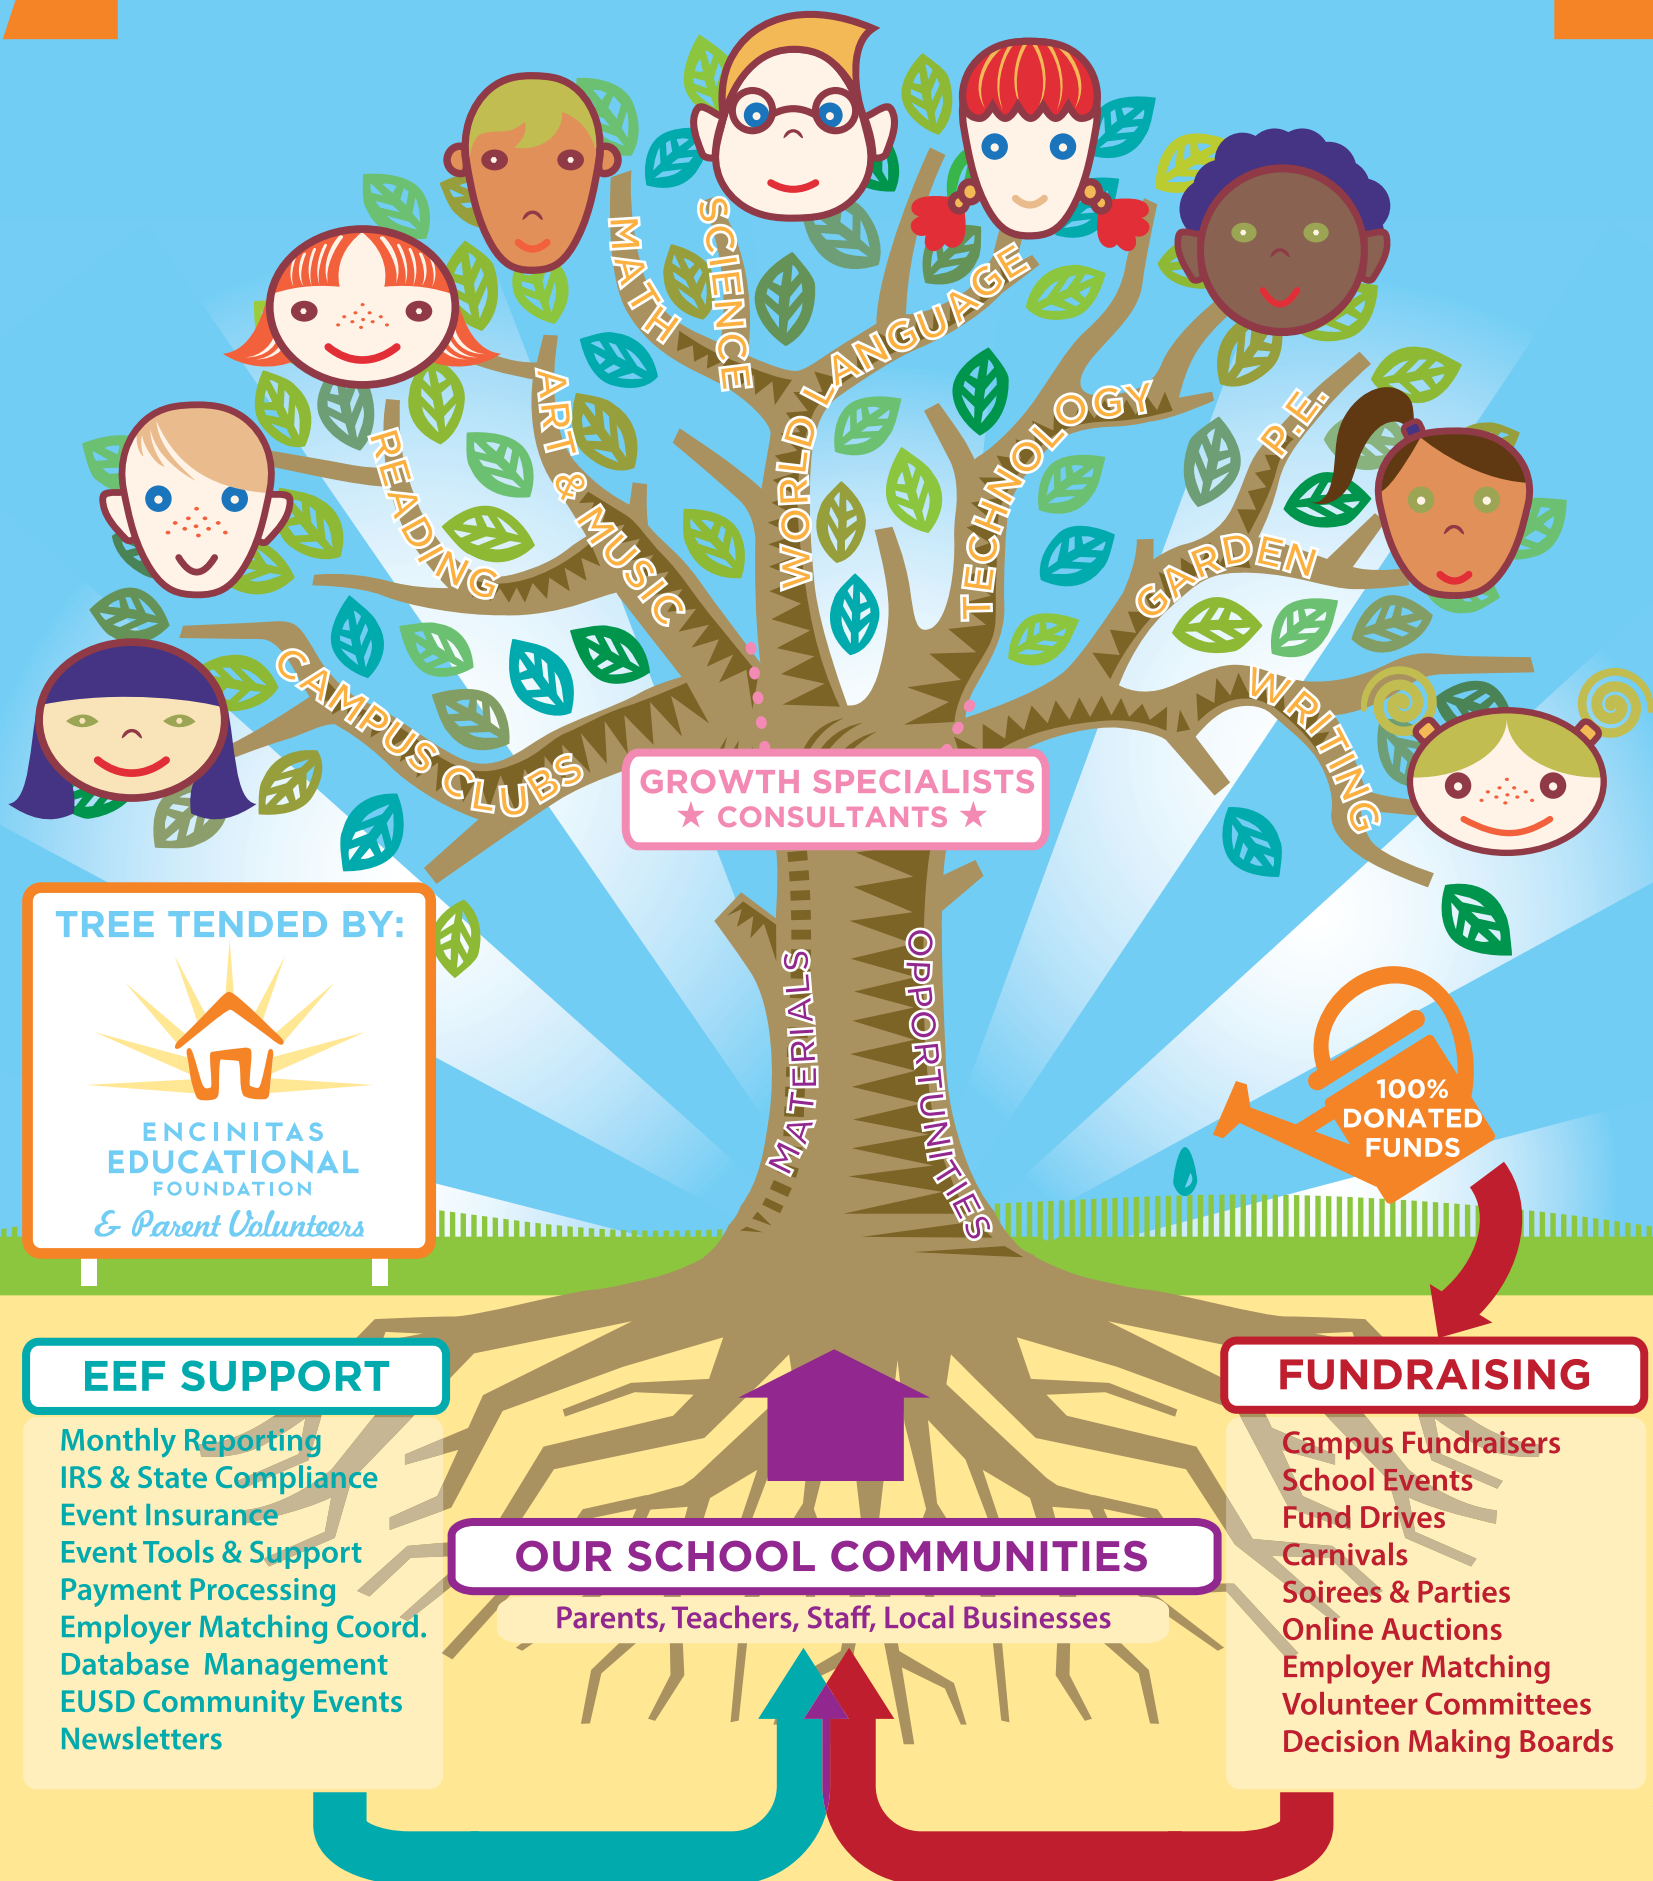

# NURTURING WORLD CITIZENS

ENCINITAS EDUCATIONAL FOUNDATION

**TREE TENDED BY:**

ENCINITAS  
EDUCATIONAL  
FOUNDATION  
*& Parent Volunteers*

- EEF SUPPORT**
- Monthly Reporting
  - IRS & State Compliance
  - Event Insurance
  - Event Tools & Support
  - Payment Processing
  - Employer Matching Coord.
  - Database Management
  - EUSD Community Events
  - Newsletters

★ *Rooted for Success* - SUPPORTING STUDENTS OF ENCINITAS & SOUTH CARLSBAD ★

Visit [eefonline.org](http://eefonline.org) to make a donation & learn more about your school's enrichment focus.